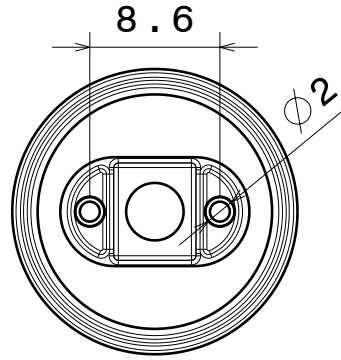

D

C

B

A

Isometric view

Bottom view

Front view

Top view

Material: PMMA

Part no.s:

Lens: F11947\_Julia-A

Assembly: FA11948\_Julia-A-tape

(F11947\_Julia-A + C14481\_Tina-tape3)

This drawing is our property.  
It can't be reproduced  
or communicated without  
our written agreement.

tk

DATE

07.01.2011

SIZE

A4

DRAWING NUMBER

F11947

REV

1

DESIGNED BY

ol

DATE

20.12.2010

SCALE

2:1

WEIGHT (g)