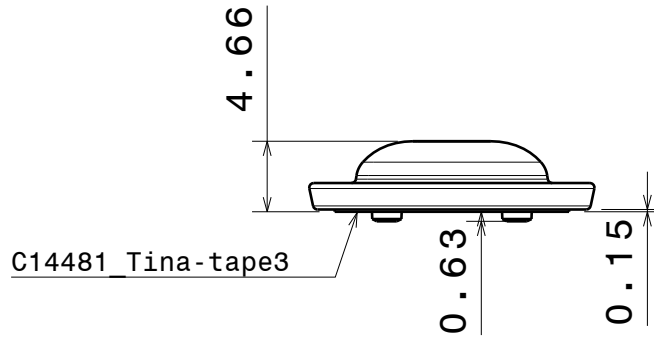

D

C

B

A

Isometric view

Bottom view

Front view

Top view

Material: PMMA

Part no.s:

Lens: F11947\_Julia-A

Assembly: FA11948\_Julia-A-tape

(F11947\_Julia-A + C14481\_Tina-tape3)

This drawing is our property.  
It can't be reproduced  
or communicated without  
our written agreement.

1

DESIGNED BY

ol

DATE

20.12.2010

SCALE

2:1

WEIGHT (g)