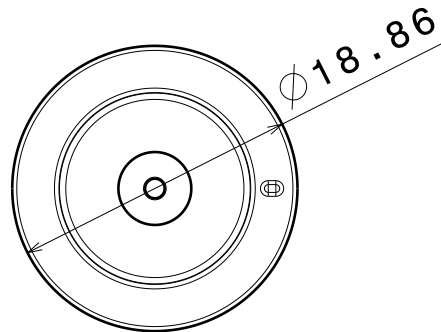

D

C

B

A

Isometric view

Bottom view

Front view

Top view

Material: PMMA

Part no.s:

Lens: F11947\_Julia-A

Assembly: FA11948\_Julia-A-tape

(F11947\_Julia-A + C14481\_Tina-tape3)

This drawing is our property.  
It can't be reproduced  
or communicated without  
our written agreement.

tk

DATE

07.01.2011

SIZE

A4

DRAWING NUMBER

F11947

REV

1

DESIGNED BY

ol

DATE

20.12.2010

SCALE

2:1

WEIGHT (g)